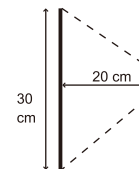

Warm white color and Cool white color

Evenly distributed light dispersion

Wide angle 120
evenly distributed
light dispersion

ON / OFF Switch

Two stages switch for 50%
and 100% intensity selection

Multiple selection of connectors

XLR 3 pins(L type)
XLR 4 pins(L type)

XLR 3 pins
XLR 4 pins

BNC